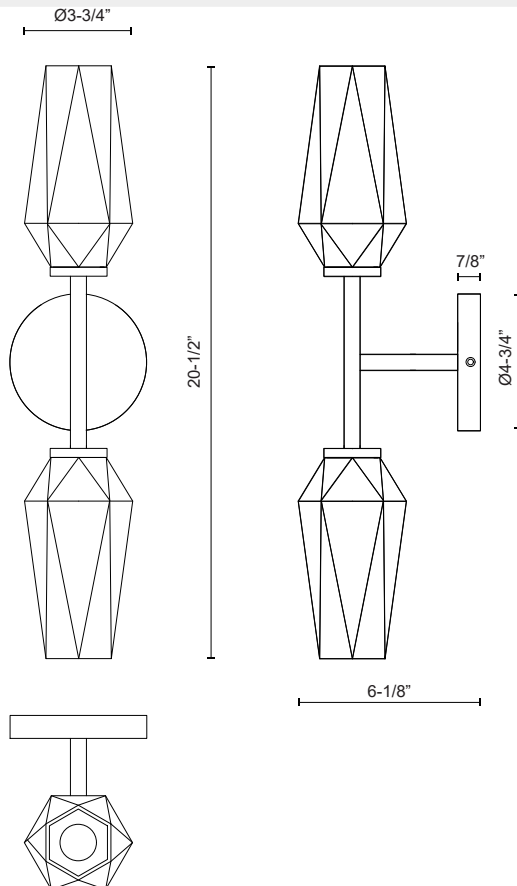

alora mood

P. 1.855.855.8926

CANADA: 19054 28TH Avenue Surrey - BC V3Z 6M3

USA: 3035 E. Lone Mountain Rd - Las Vegas, NV, 89081

KRYSTA WV424720

FIXTURE DIMENSIONS	W3-3/4" x H20-1/2" x E6-1/8"
HEIGHT FROM CENTER	10-1/4"
EXTENSION	6-1/8"
LAMP TYPE	E12
MAX WATTAGE	40W
BULB QTY	2
BULBS INCLUDED	No
VOLTAGE	120V
GLASS DETAILS	Opal Glass
MATERIAL	Steel + Glass
ILLUMINATION DIRECTION	Omni-directional
INSTALL OPTIONS	Wall Mount, All Orientation
LOCATION	Damp
CANOPY DIMENSIONS	D4-3/4" x E7/8"
PAINT FINISH	BG01; MB01;

[D - Diameter, L - Length, W - Width, H - Height, E - Extension]

AVAILABLE FINISHES:

WV424720BGOP
Brushed
Gold/Opal Matte
Glass

WV424720MBOP
Matte Black/Opal
Matte Glass

*For complete warranty terms, please visit: www.aloralighting.com/warranty